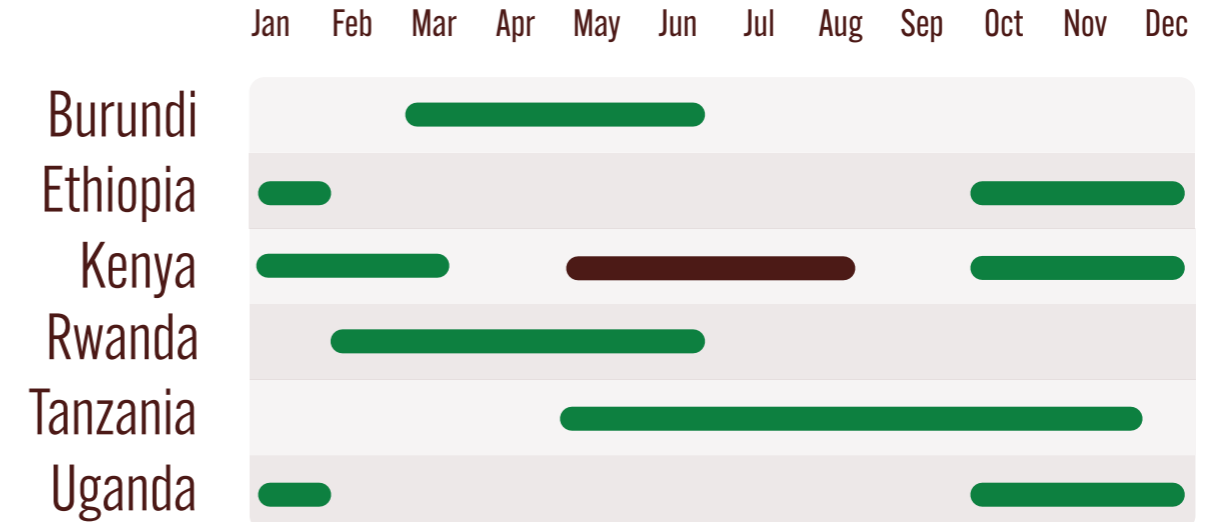

# COFFEE HARVEST CALENDAR

HARVEST:  FLY CROP: 

## CENTRAL AMERICA

## AFRICA