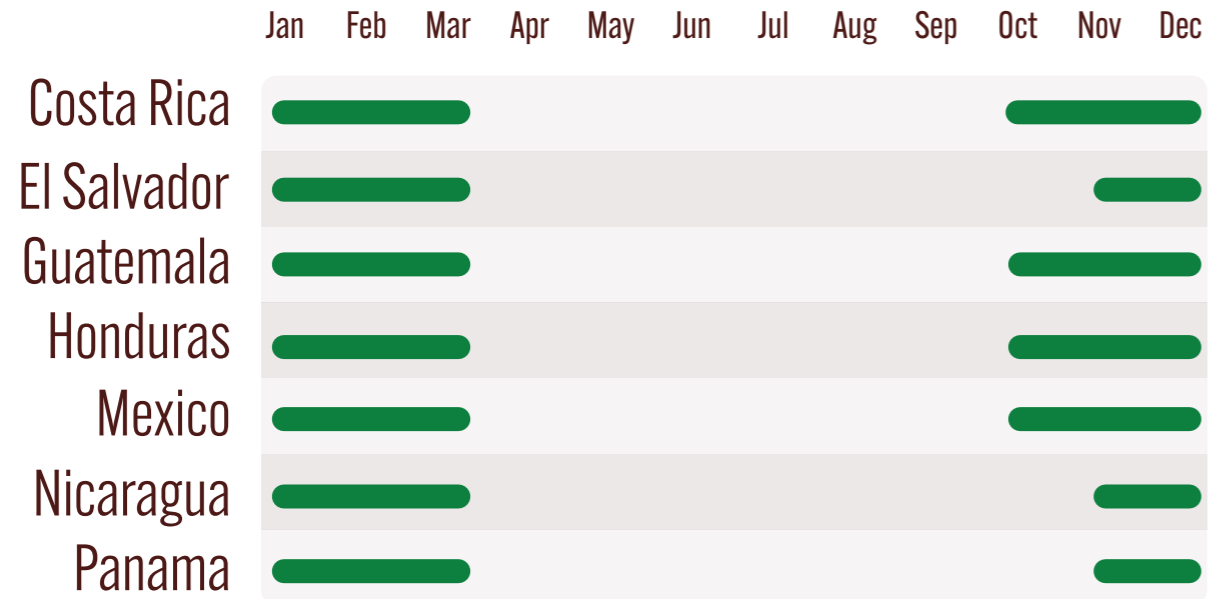

# COFFEE HARVEST CALENDAR

HARVEST:  FLY CROP: 

## CENTRAL AMERICA

## AFRICA